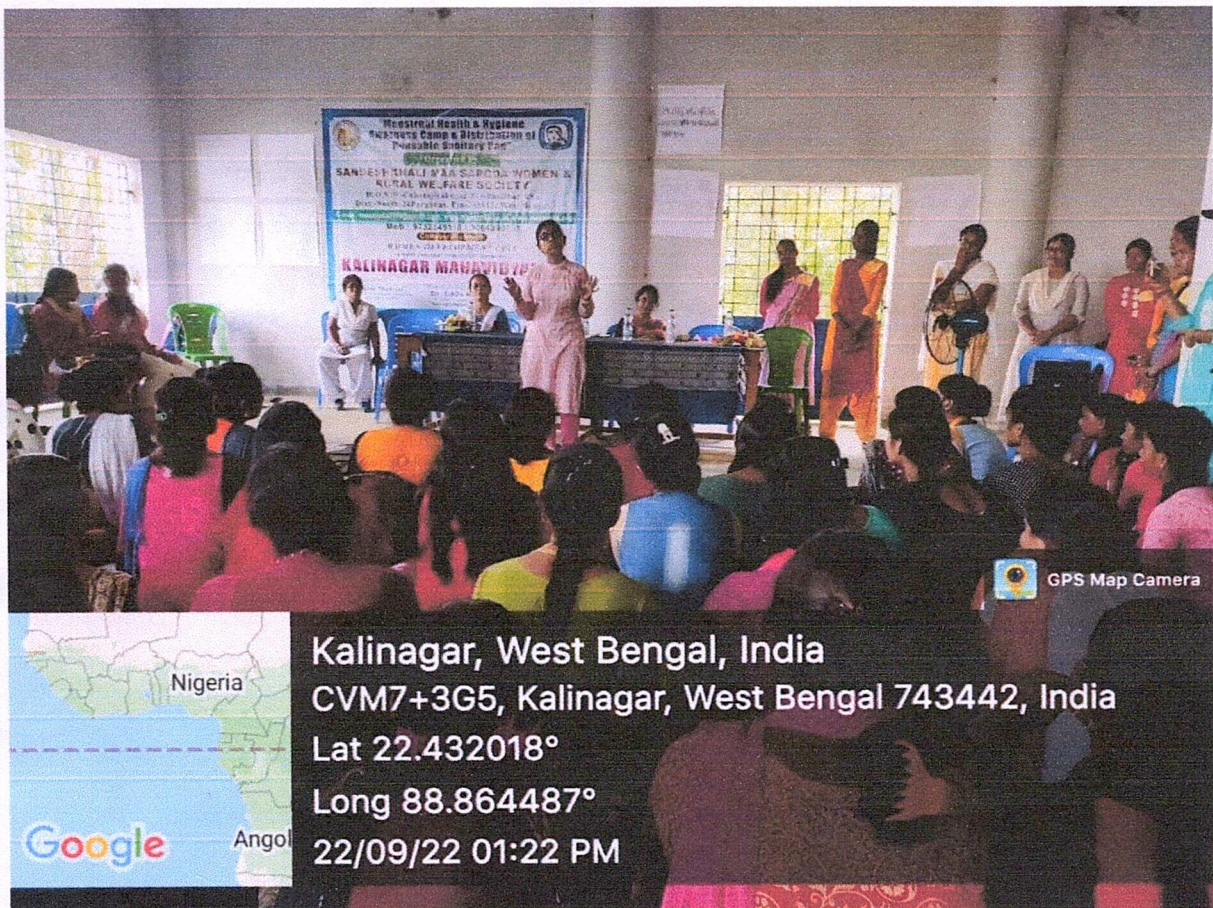

ESTD-1985

KALINAGAR MAHAVIDYALAYA

Government Aided College Affiliated to the West Bengal State University

P.O.: KALINAGARHAT. NORTH 24 PARGANAS. PIN: 743442. PHONE- 8328719680

An Awareness Camp on Menstrual Health and Hygiene and Distribution of Reuseable Sanitary Pad, 22th September, 2022

Tej
Teacher-in-Charge
Kalinagar Mahavidyalaya